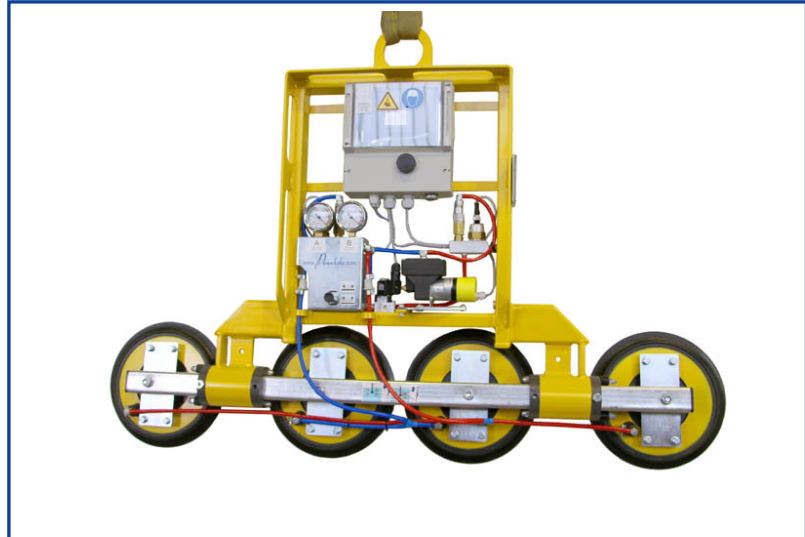

Accu-Device Kombi 7211-AX

Developed for construction
site use within the EU
according to EN 13155

Description

- **increased safety via 2 independent vacuum circuits**
- each vacuum circuit is equipped with a vacuum tank with non-return valve, vacuum switch and control vacuum meter
- **2 completely closed vacuum circuits**
prevent loss of vacuum at power failure
- warning lamp and acoustic signal indicate insufficient vacuum
- turnable row of suction cups
- fixed distance between the suction cups

Vacuum generation

- for battery operation with quick-change device for short battery change times of less than one minute
- battery charger for charging second battery
- no cable - no hose

Operation

- ON/OFF directly at the device
- SUCTION/RELEASE via hand valve at the device
optional
via remote control

Suspension: crane eye at the carrying frame /
2-fold crane string

Load capacity : **200kg/250kg**
Colour: yellow / partly zinked

suitable for lifting		
material properties	gas-tight	
surface	smooth	
e.g.	glass panes, sealed units, window and curtain walling elements, plastic and ceramic plates, coated boards	
suction cup type	388	488-K
diameter in action approx. mm	300	350
quality of suction cups	black rubber abrasion possible up to 80° C heat resistant from 4 mm glass thickness	rubber red abrasion possible up to 80° C heat resistant from 3 mm glass thickness
number of suction cups	2 x 2	
safe working load on smooth and clean surface at 60 % vacuum		
at EC sites kg	200	250
in-company kg	300	375
outer distance of the suction cups approx. mm	1400 x 300	1600 x 350
dead weight approx. kg	40	
distribution voltage charger for battery	110 - 230 V / 50/60 Hz / 1 phase	
Item No.: 7211-AX...	-388	-488
Accessories on request		
Item No.: 388-SCHUTZ	protection cap for suction cup 388	
Item No.: 488-SCHUTZ	protection cap for suction cup 488	
Item No.: 7003-KB-2K	cable remote control SUCTION / RELEASE	
Item No.: 7003-FB-SL-2K	radio remote control SUCTION/RELEASE	