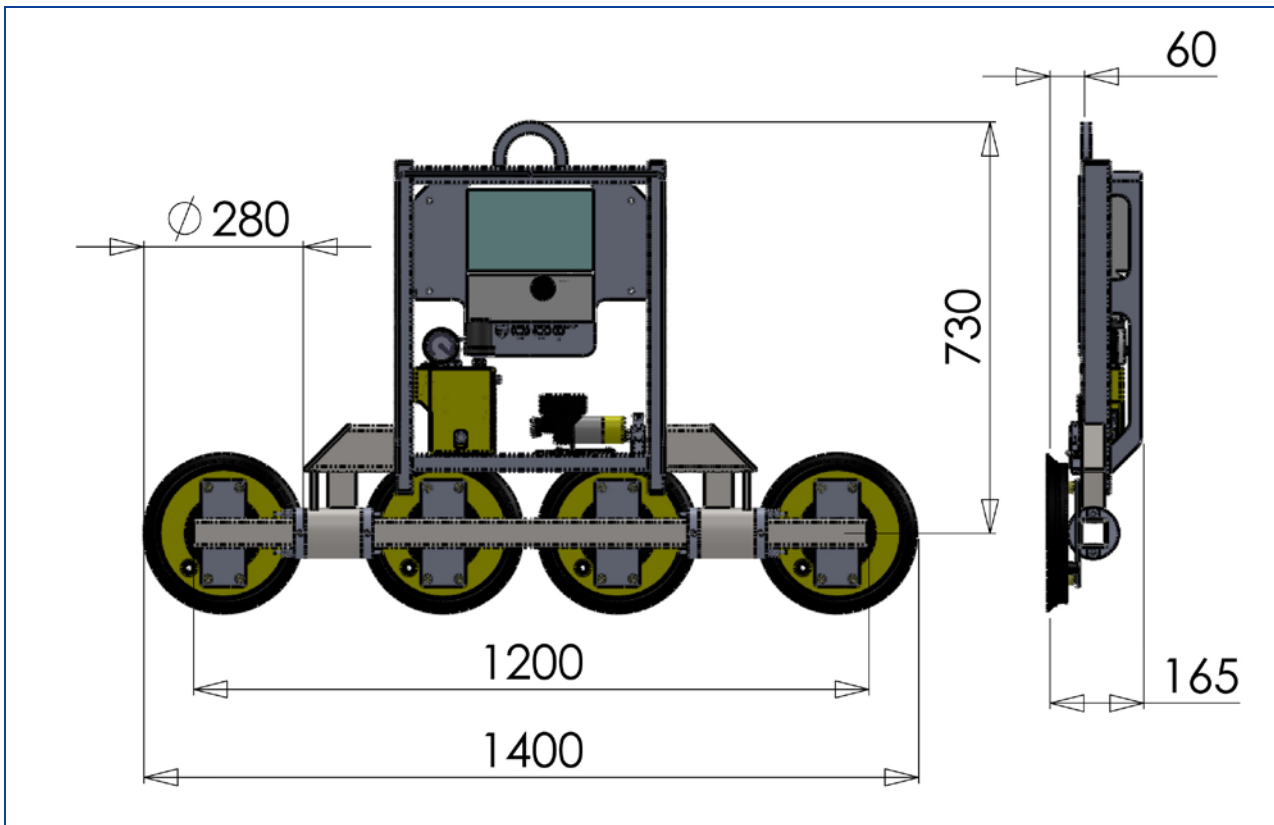

Kombi 7211-AX-2012 with suction cups 388

Do you want to learn more?

Use the QR code for the video and you will also learn more about the device.

Or click on the picture.